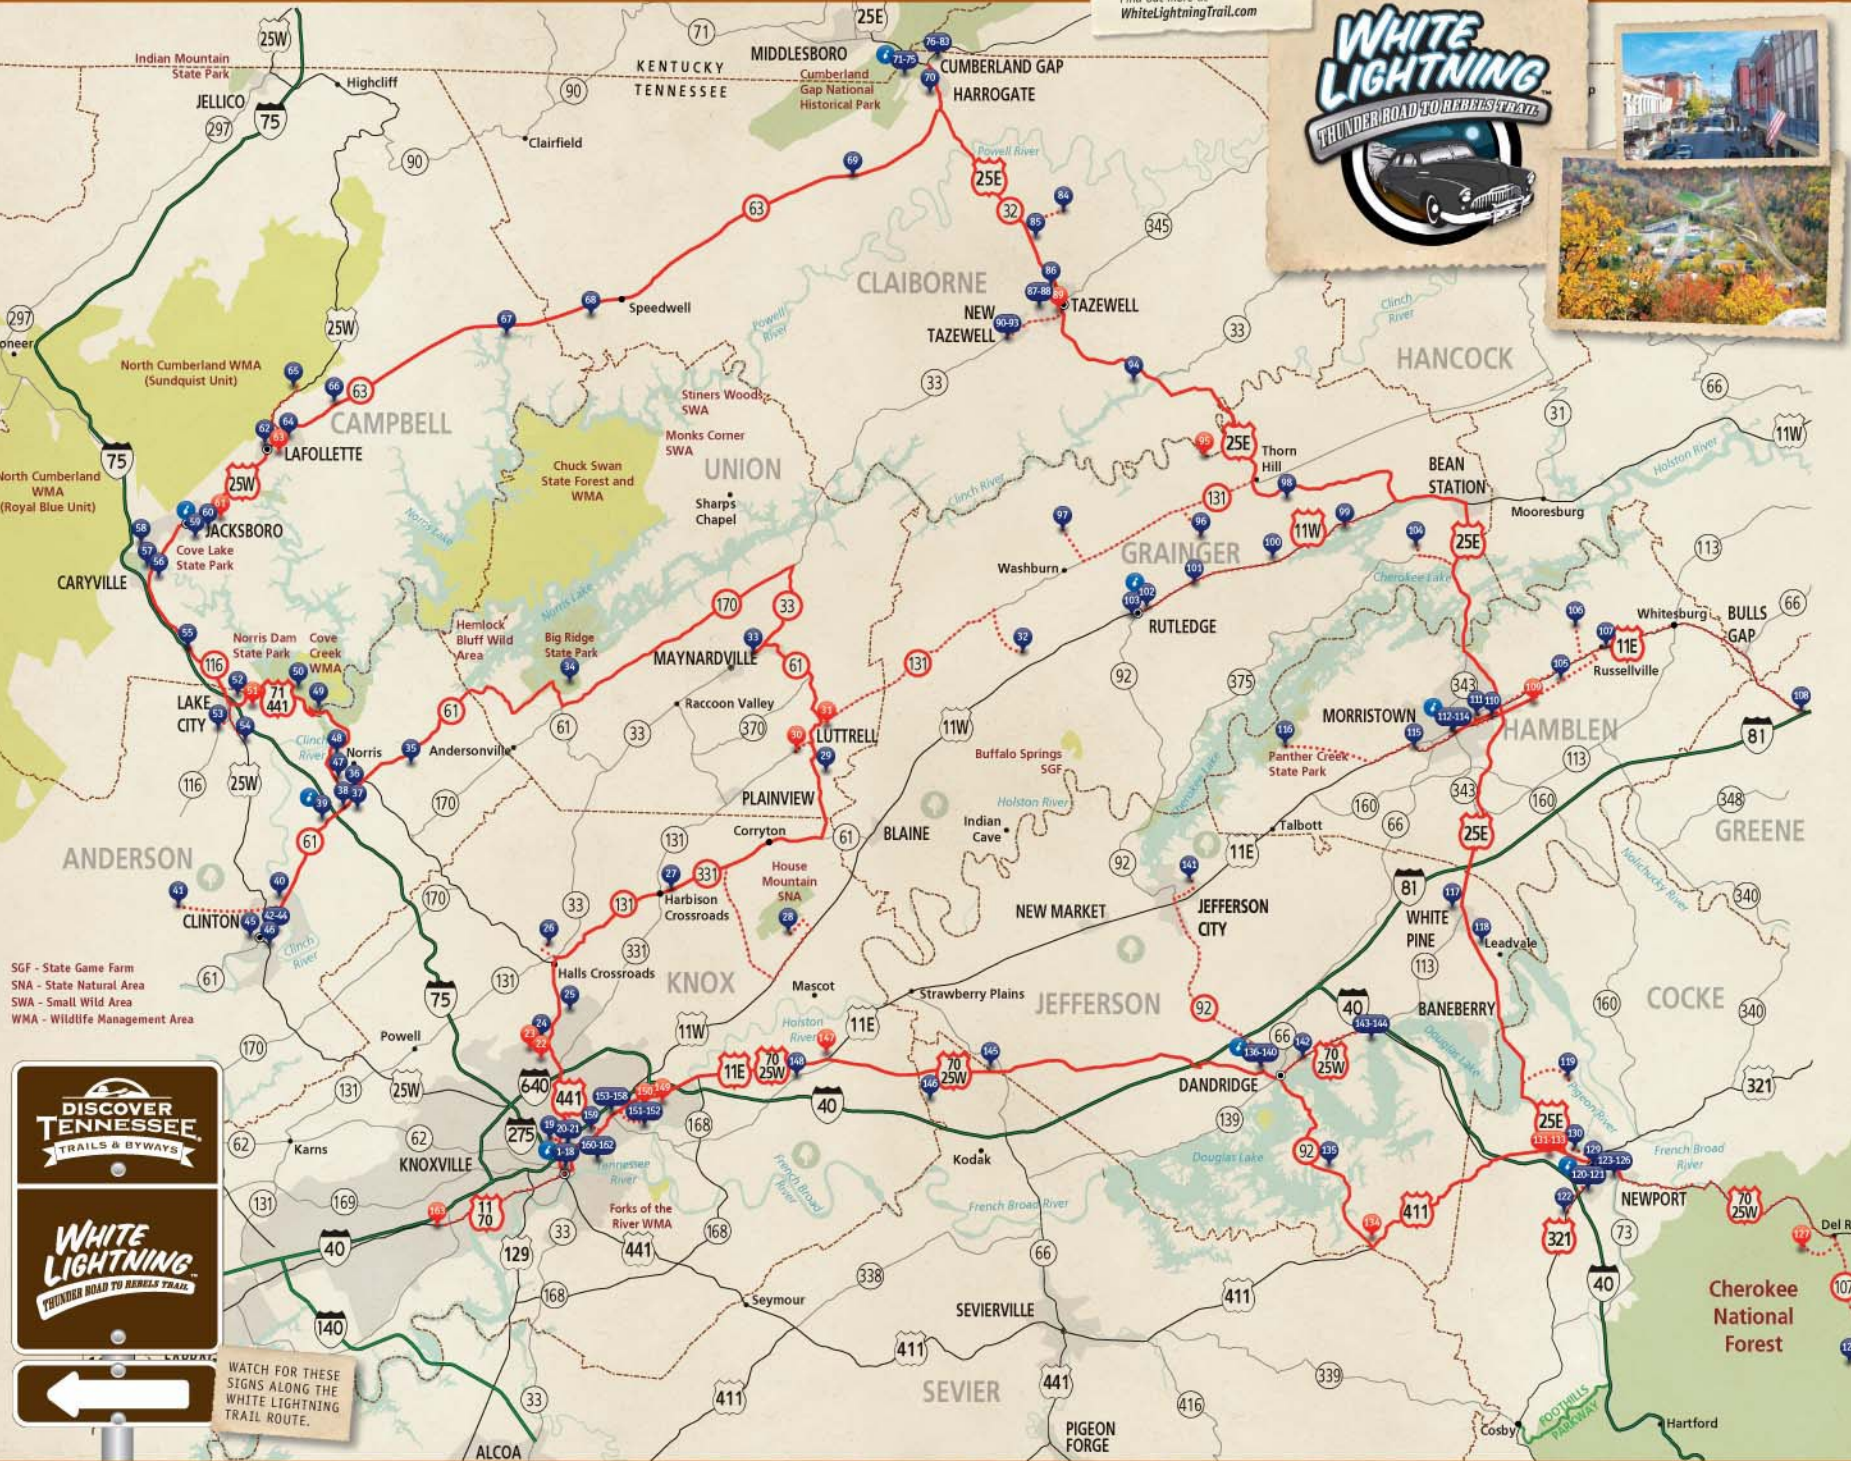

Numbers in dark blue circles correspond to numbered Points of Interest throughout this guide.  
 Numbers in red circles correspond to numbered Food & Wine Points of Interest throughout this guide.  
 Additional Food & Wine options are listed on pages 18-19.

- 1 Point of Interest
  - 2 Food & Wine Site
  - Visitor Information
  - Land Trust for Tennessee Protected Property
  - Main Trail
  - Off-Trail Highlight
- All locations on map are approximate. Map is not to scale.

KNOXVILLE AREA  
 SELF-GUIDED DRIVING TOUR

Find out more at  
[WhiteLightningTrail.com](http://WhiteLightningTrail.com)

SGF - State Game Farm  
 SNA - State Natural Area  
 SWA - Small Wild Area  
 WMA - Wildlife Management Area